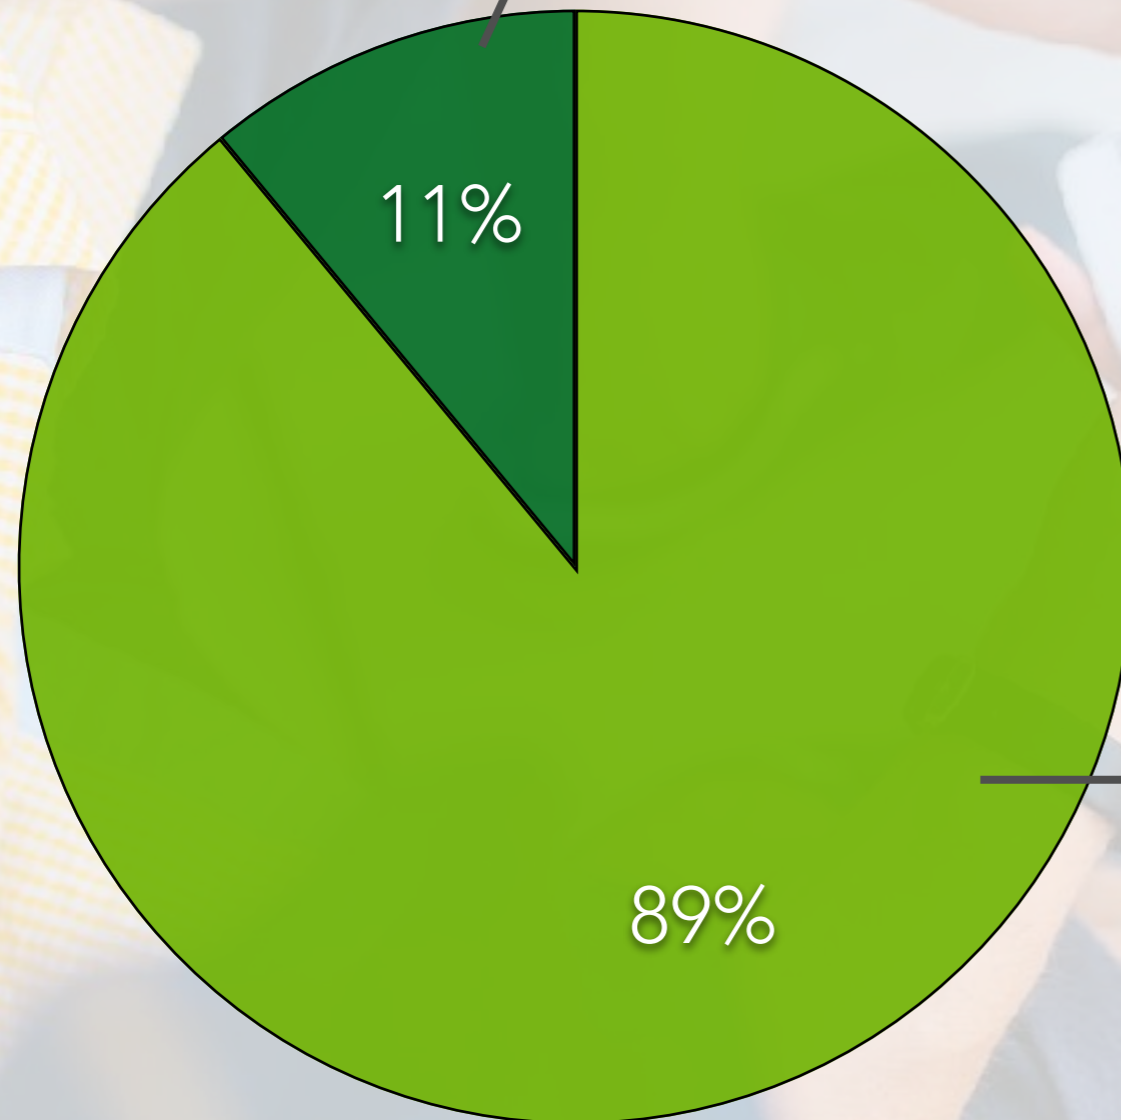

SAMOOSKRBA BLOKOVSKIH NASELIJ

SPLETNA APLIKACIJA
"VEGI"

PROBLEM

+ Presežek pridelane zelenjave

+ Nezainteresiranost in
pomankanje časa za gojenje

PORABNIKI

The diagram illustrates a food distribution platform. It features a central white background with the word 'PLATFORMA' in bold black text. To the left is a brick building representing consumers, and to the right is a wooden crate filled with fresh vegetables representing producers. Two large, thick black curved arrows form a circle around the central text, pointing from the producers to the consumers and back. The labels 'PORABNIKI' and 'PRIDELOVALCI' are enclosed in black rectangular boxes.

PLATFORMA

PRIDELOVALCI

+ Prilagodljiva platforma

+ Povezovanje že obstoječih projektov

+ Direktno oglaševanje

+ Združevanje ljudi -
družbeno odgovorno

+ Analiza podatkov

+ Stik z manjšimi
uporabniki

Uber
\$51
miljard

Airbnb
\$30
miljard

Čas na mobilnem spletu

Moški 3 ure in 45 minut/mesec

Ženske 3 ure in 46 minut/mesec

Čas na mobilnih aplikacijah

Moški 29 ur in 32 minut/mesec

Ženske 30 ur in 58 minut/mesec